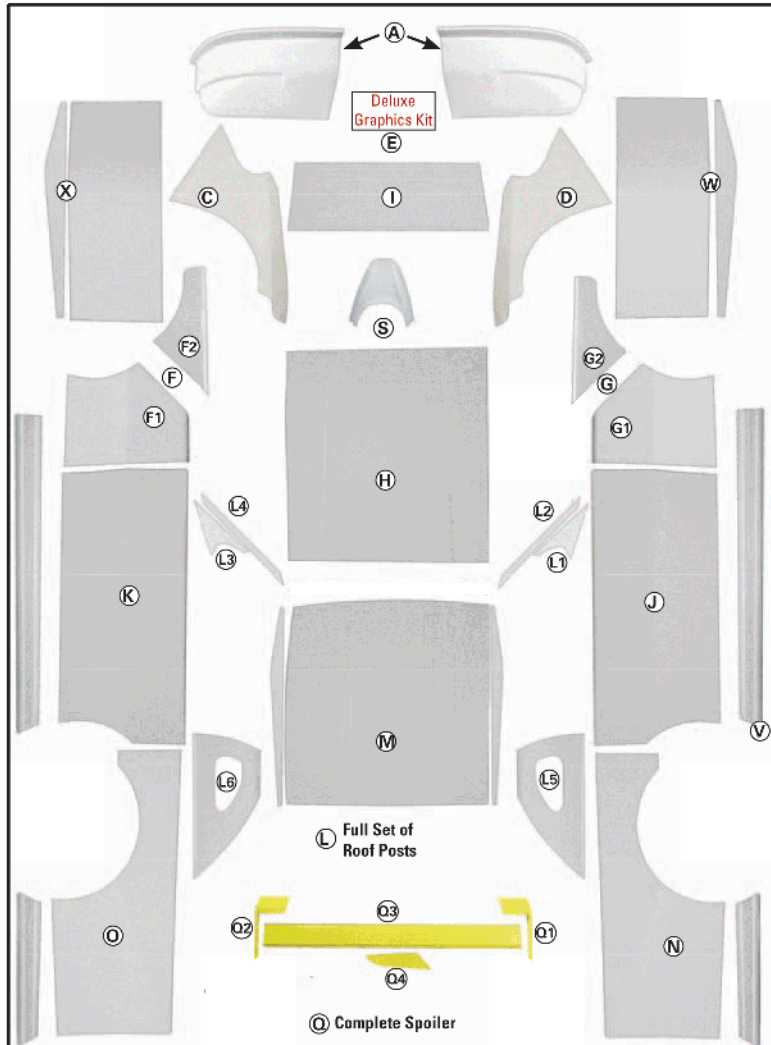

Body Part# PBO37X001

Body Pkg Part# PBO48X001

Body Pkg Part# PBO33X001

ITEM	DESCRIPTION	PRICE
PERXXX040	A Nose	\$124.99
PBO20X23R	D Formed Nose Side - RIGHT SIDE	\$21.00
PBO20X23L	C Formed Nose Side - LEFT SIDE	\$21.00
PER0DX00	E Deluxe Graphics Kit	\$29.95
PBO20X22R	W Fender Top - RIGHT SIDE	\$39.99
PBO20X22L	X Fender Top - LEFT SIDE	\$39.99
PBO24X21R	G Fender Sides (2pc) - RIGHT SIDE	\$39.99
PBO24X21L	F Fender Sides (2pc) - LEFT SIDE	\$39.99
PBO20X050	H Hood	\$109.99
PBO23X070	I Hood Filler (2pc)	\$59.99
PBO24X02R	J Door - RIGHT SIDE	\$69.99
PBO24X02L	K Door - LEFT SIDE	\$69.99
PBOM1X090	L Roof Post Kit	\$89.99
PBO20X280	M Roof - Aluminum	\$129.99
PER54X410	S Molded Plastic Hood Scoop	\$49.99
PBO24X03R	N Quarter - RIGHT	\$69.99
PBO24X03L	O Quarter - LEFT	\$69.99
PBO20X310	V Plastic Rocker Kit	\$59.99
PBO26X1X0	Q Spoiler Kit (5" or 8" Available)	\$79.99