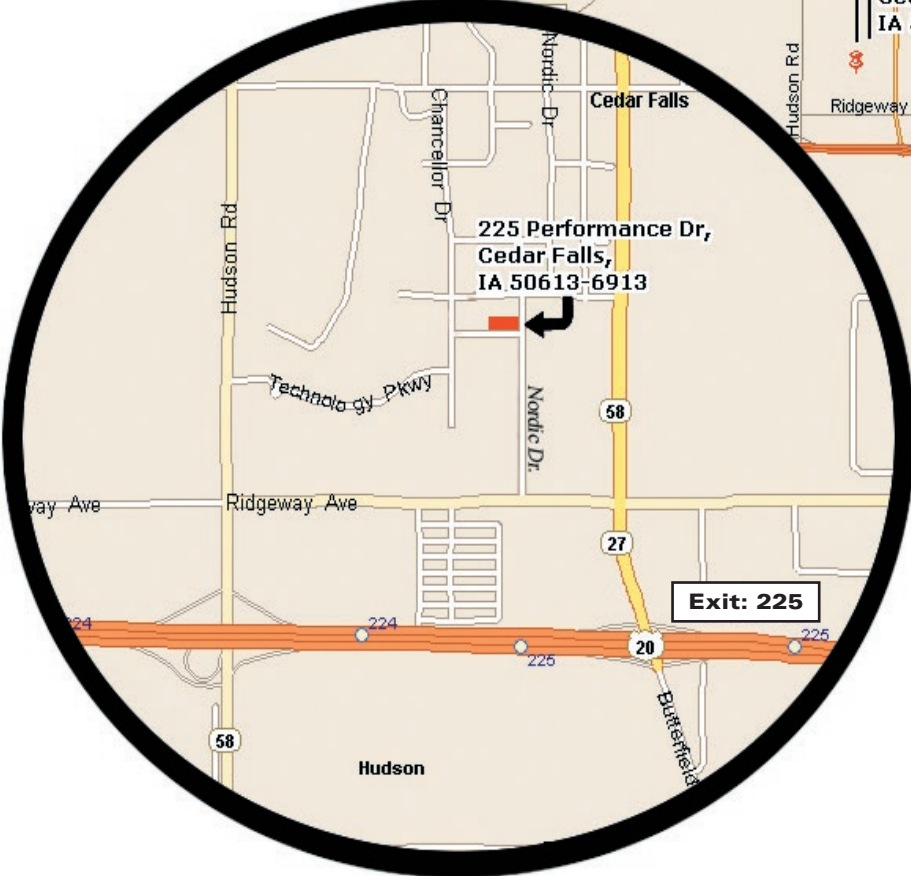

EST. 1980

Please call us before making a trip to Performance Bodies. There are times that we shorten our business hours so that our staff can attend races.

**1-800-722-4641
319-277-2066**