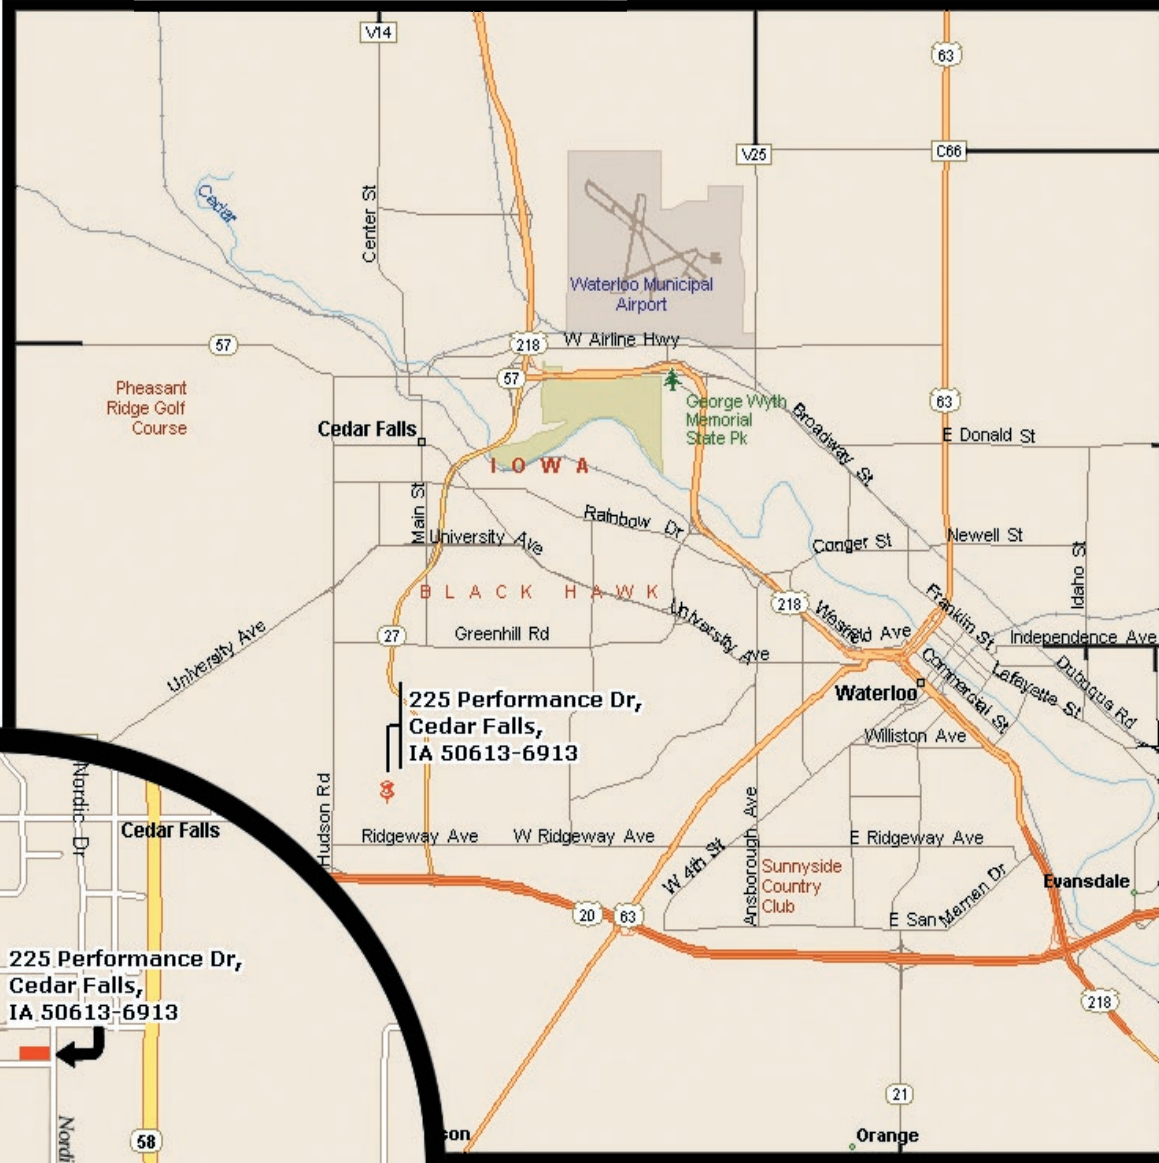

EST. 1980

Please call us before making a trip to Performance Bodies. There are times that we shorten our business hours so that our staff can attend races.

**1-800-722-4641
319-277-2066**